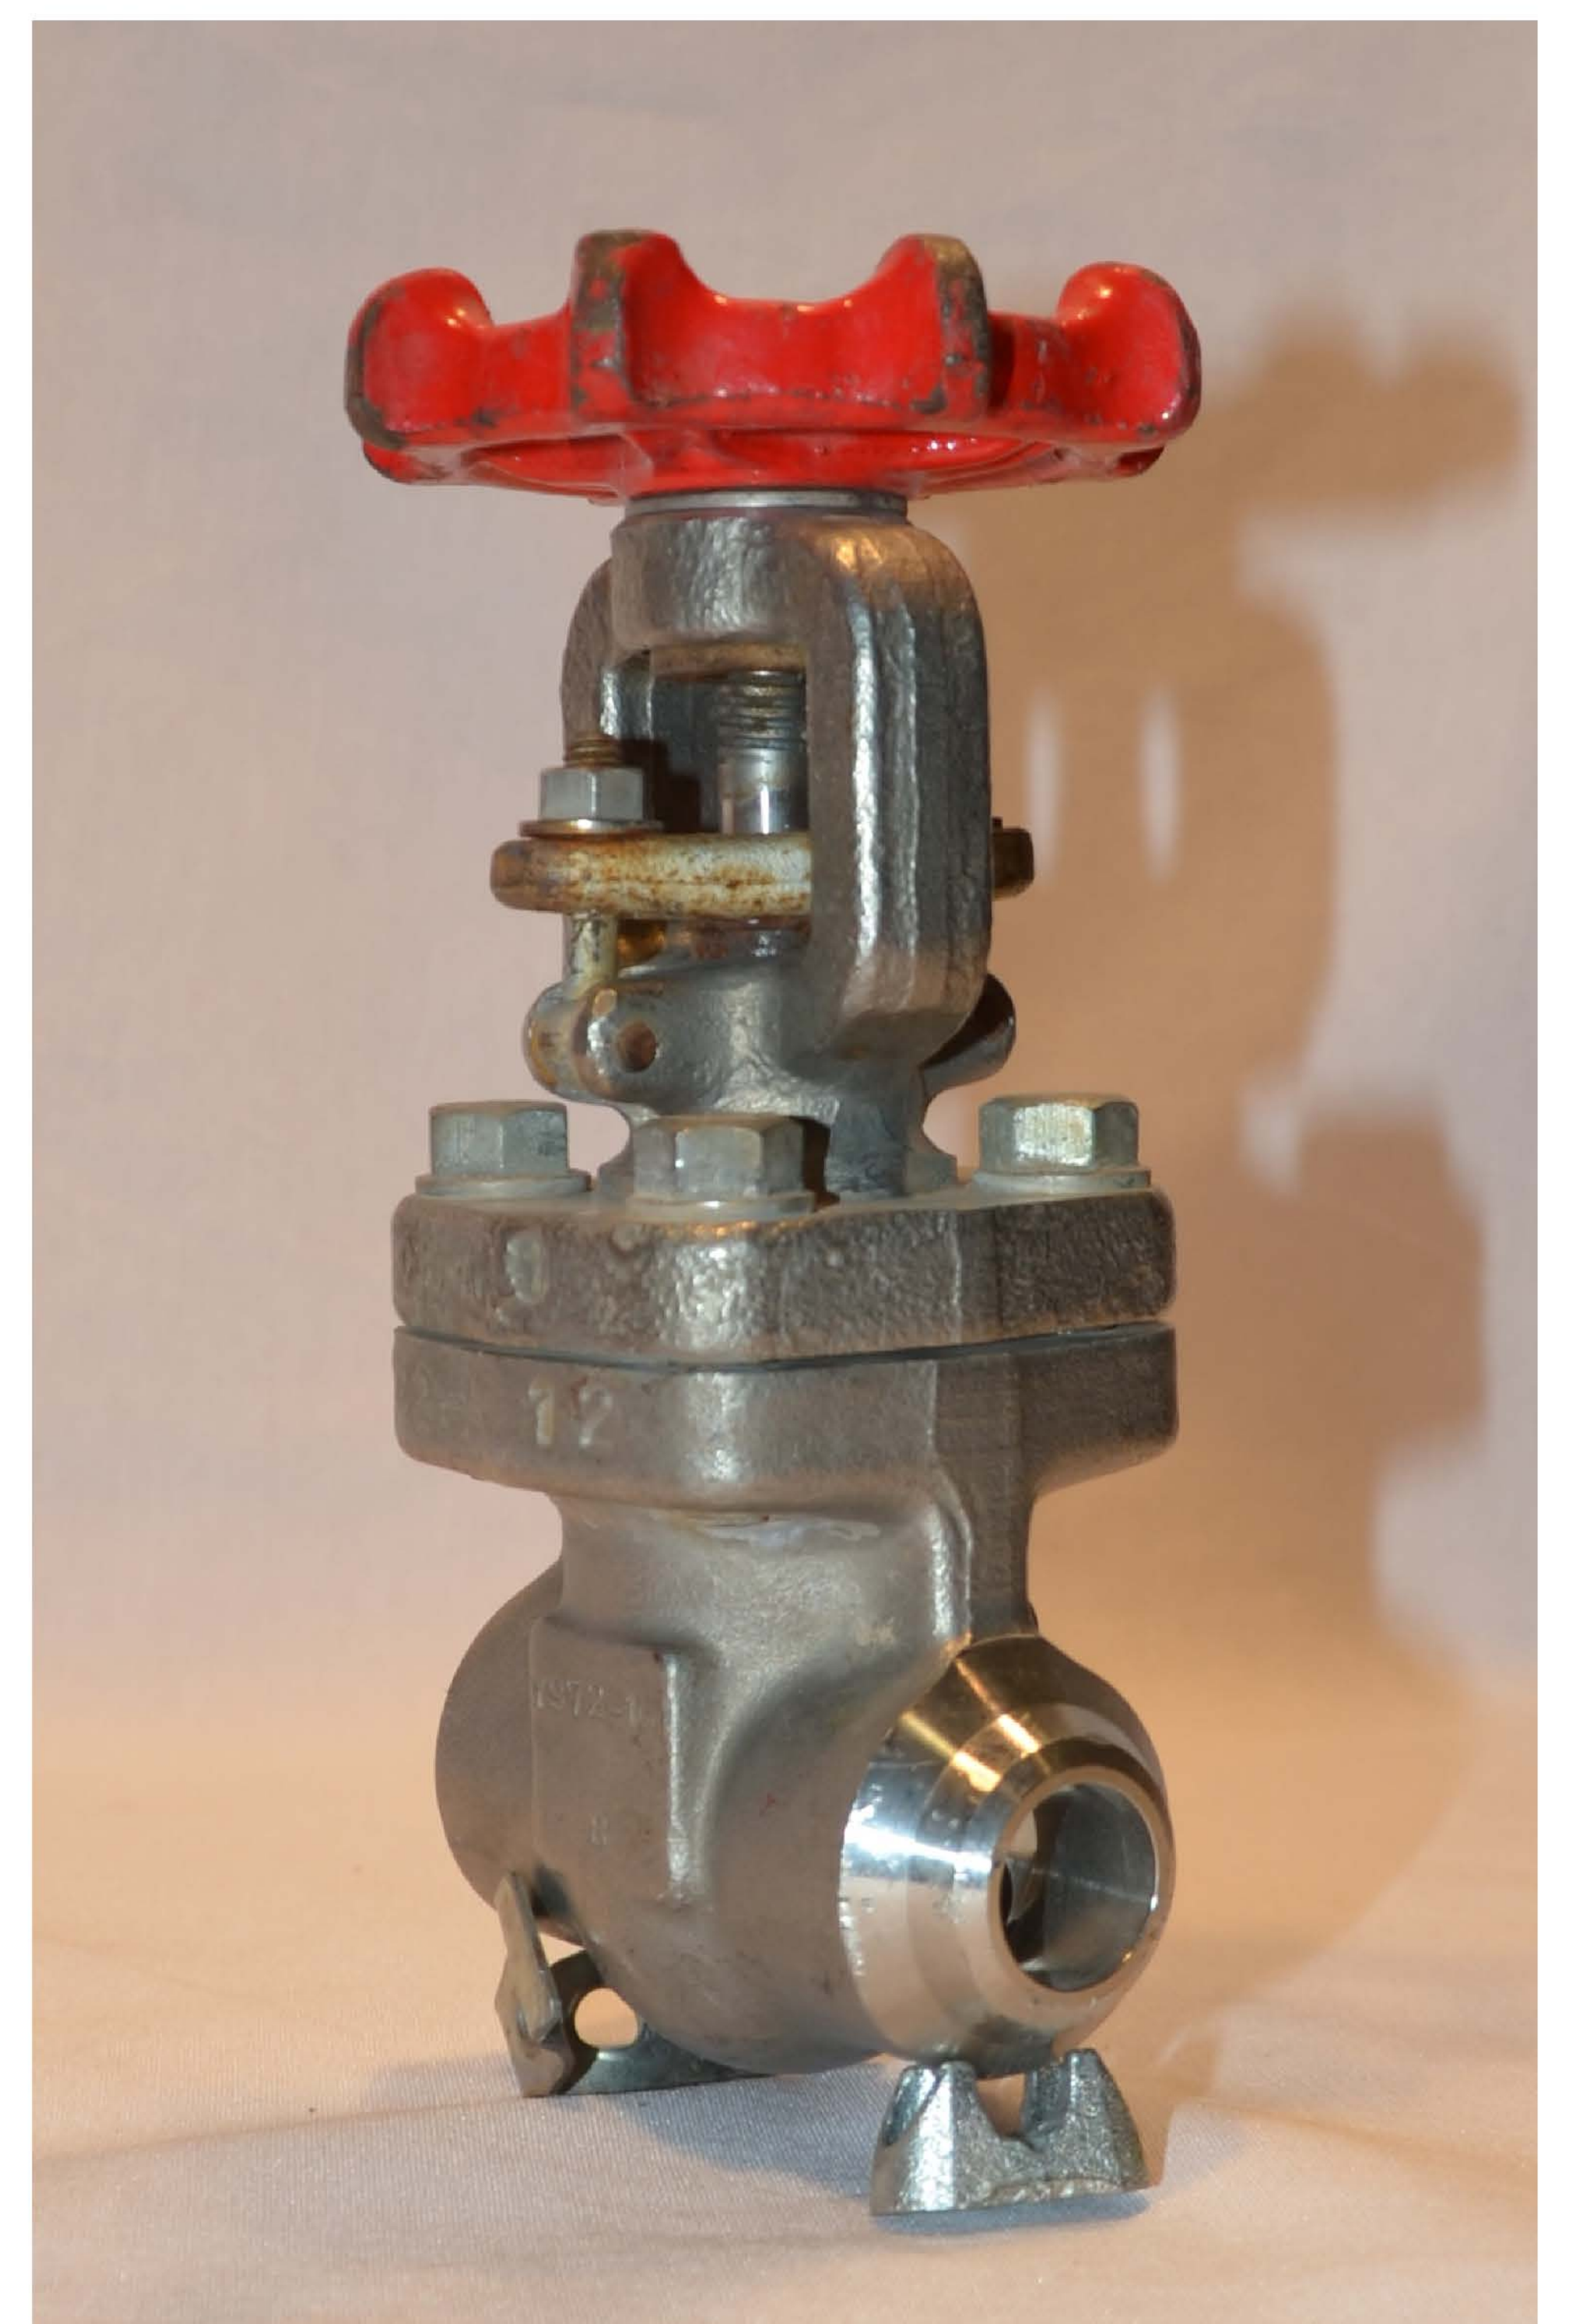

OHNO BELLOWS JAPAN

NEEDLE & GLOBE VALVES

**OHNO
BELLOWS**
IND.CO.,LTD.®

SIZES : 1/4", 1/2", 3/8", 3/4", 1"

CLASS : 300

MATERIAL : INCONEL 600, MONEL 400, SS316L, SS304L