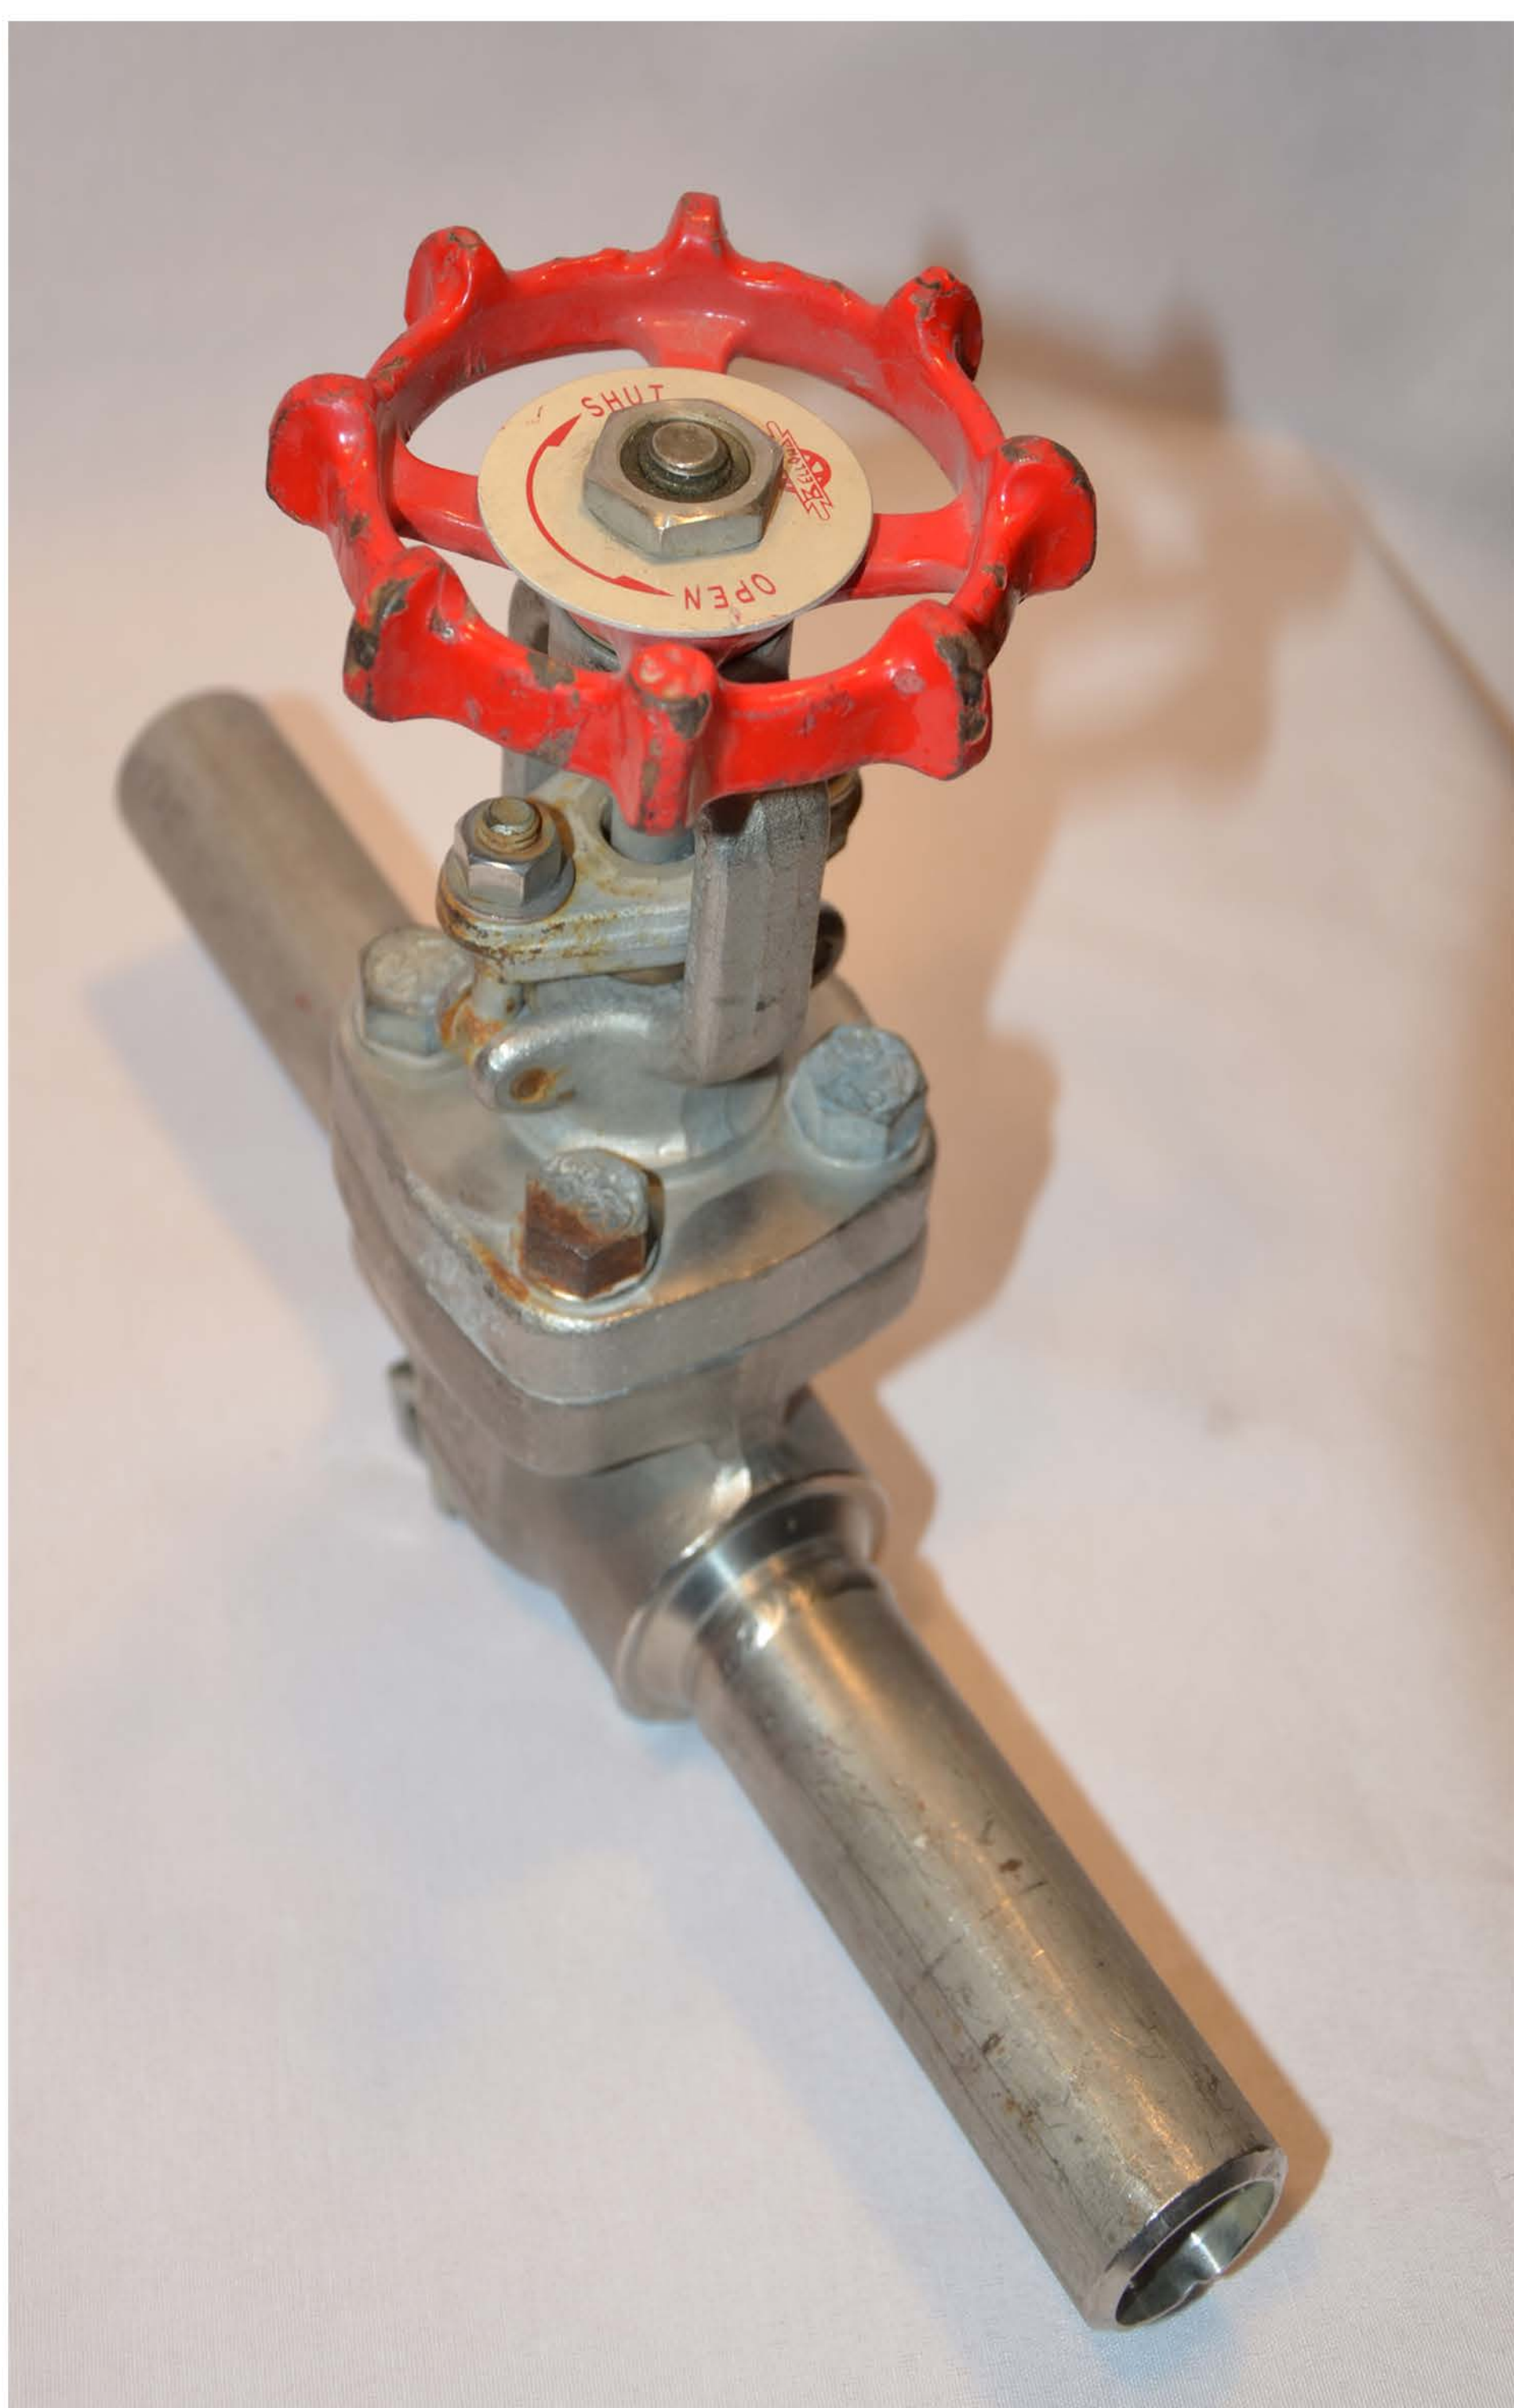

OHNO BELLOWS JAPAN

NEEDLE & GLOBE VALVES

**OHNO
BELLOWS**
IND.CO.,LTD.®

SIZES : 1/4", 1/2", 3/8", 3/4", 1"

CLASS : 300

MATERIAL : INCONEL 600, MONEL 400, SS316L, SS304L