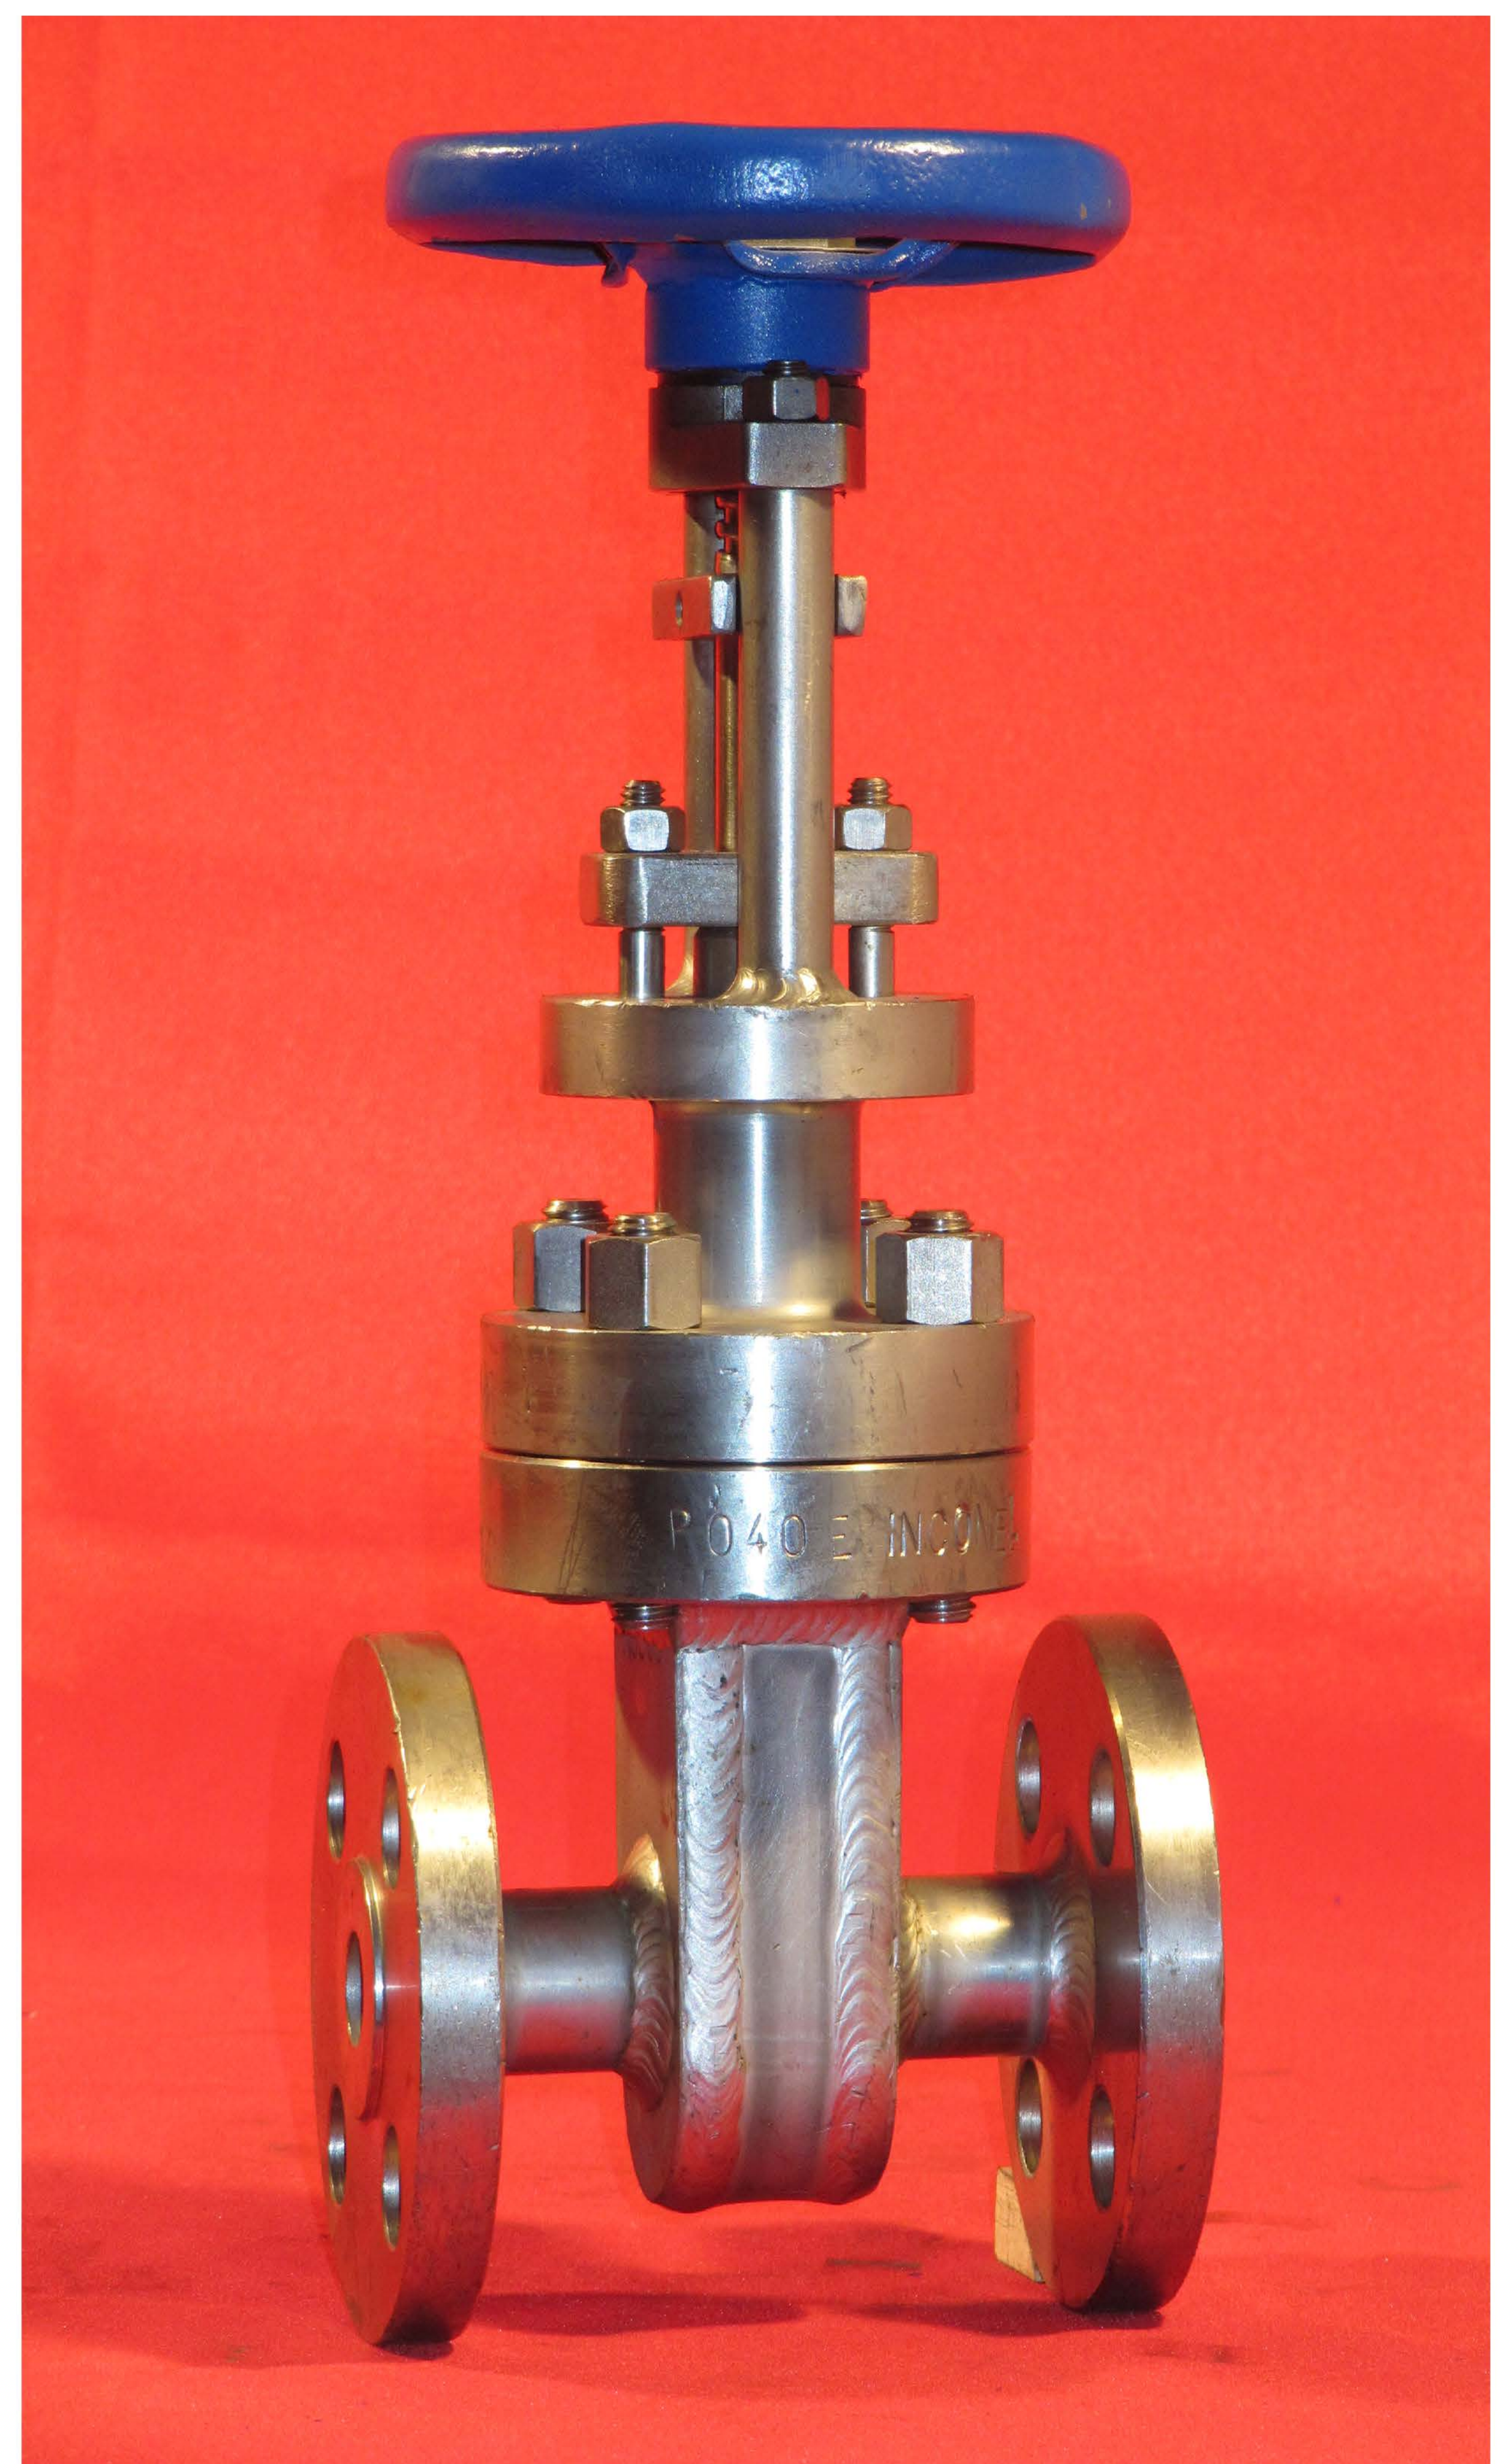

GATE VALVES, MODEL 700
for in-line, on tank or reactor

SIZES: 1/4", 1/2", 3/4", 1", 1 1/2"

CLASS: 150, 300

MATERIAL: INCONEL 600, MONEL 400

Double disc with ball and socket joint for optimum tightness performance. Full bore