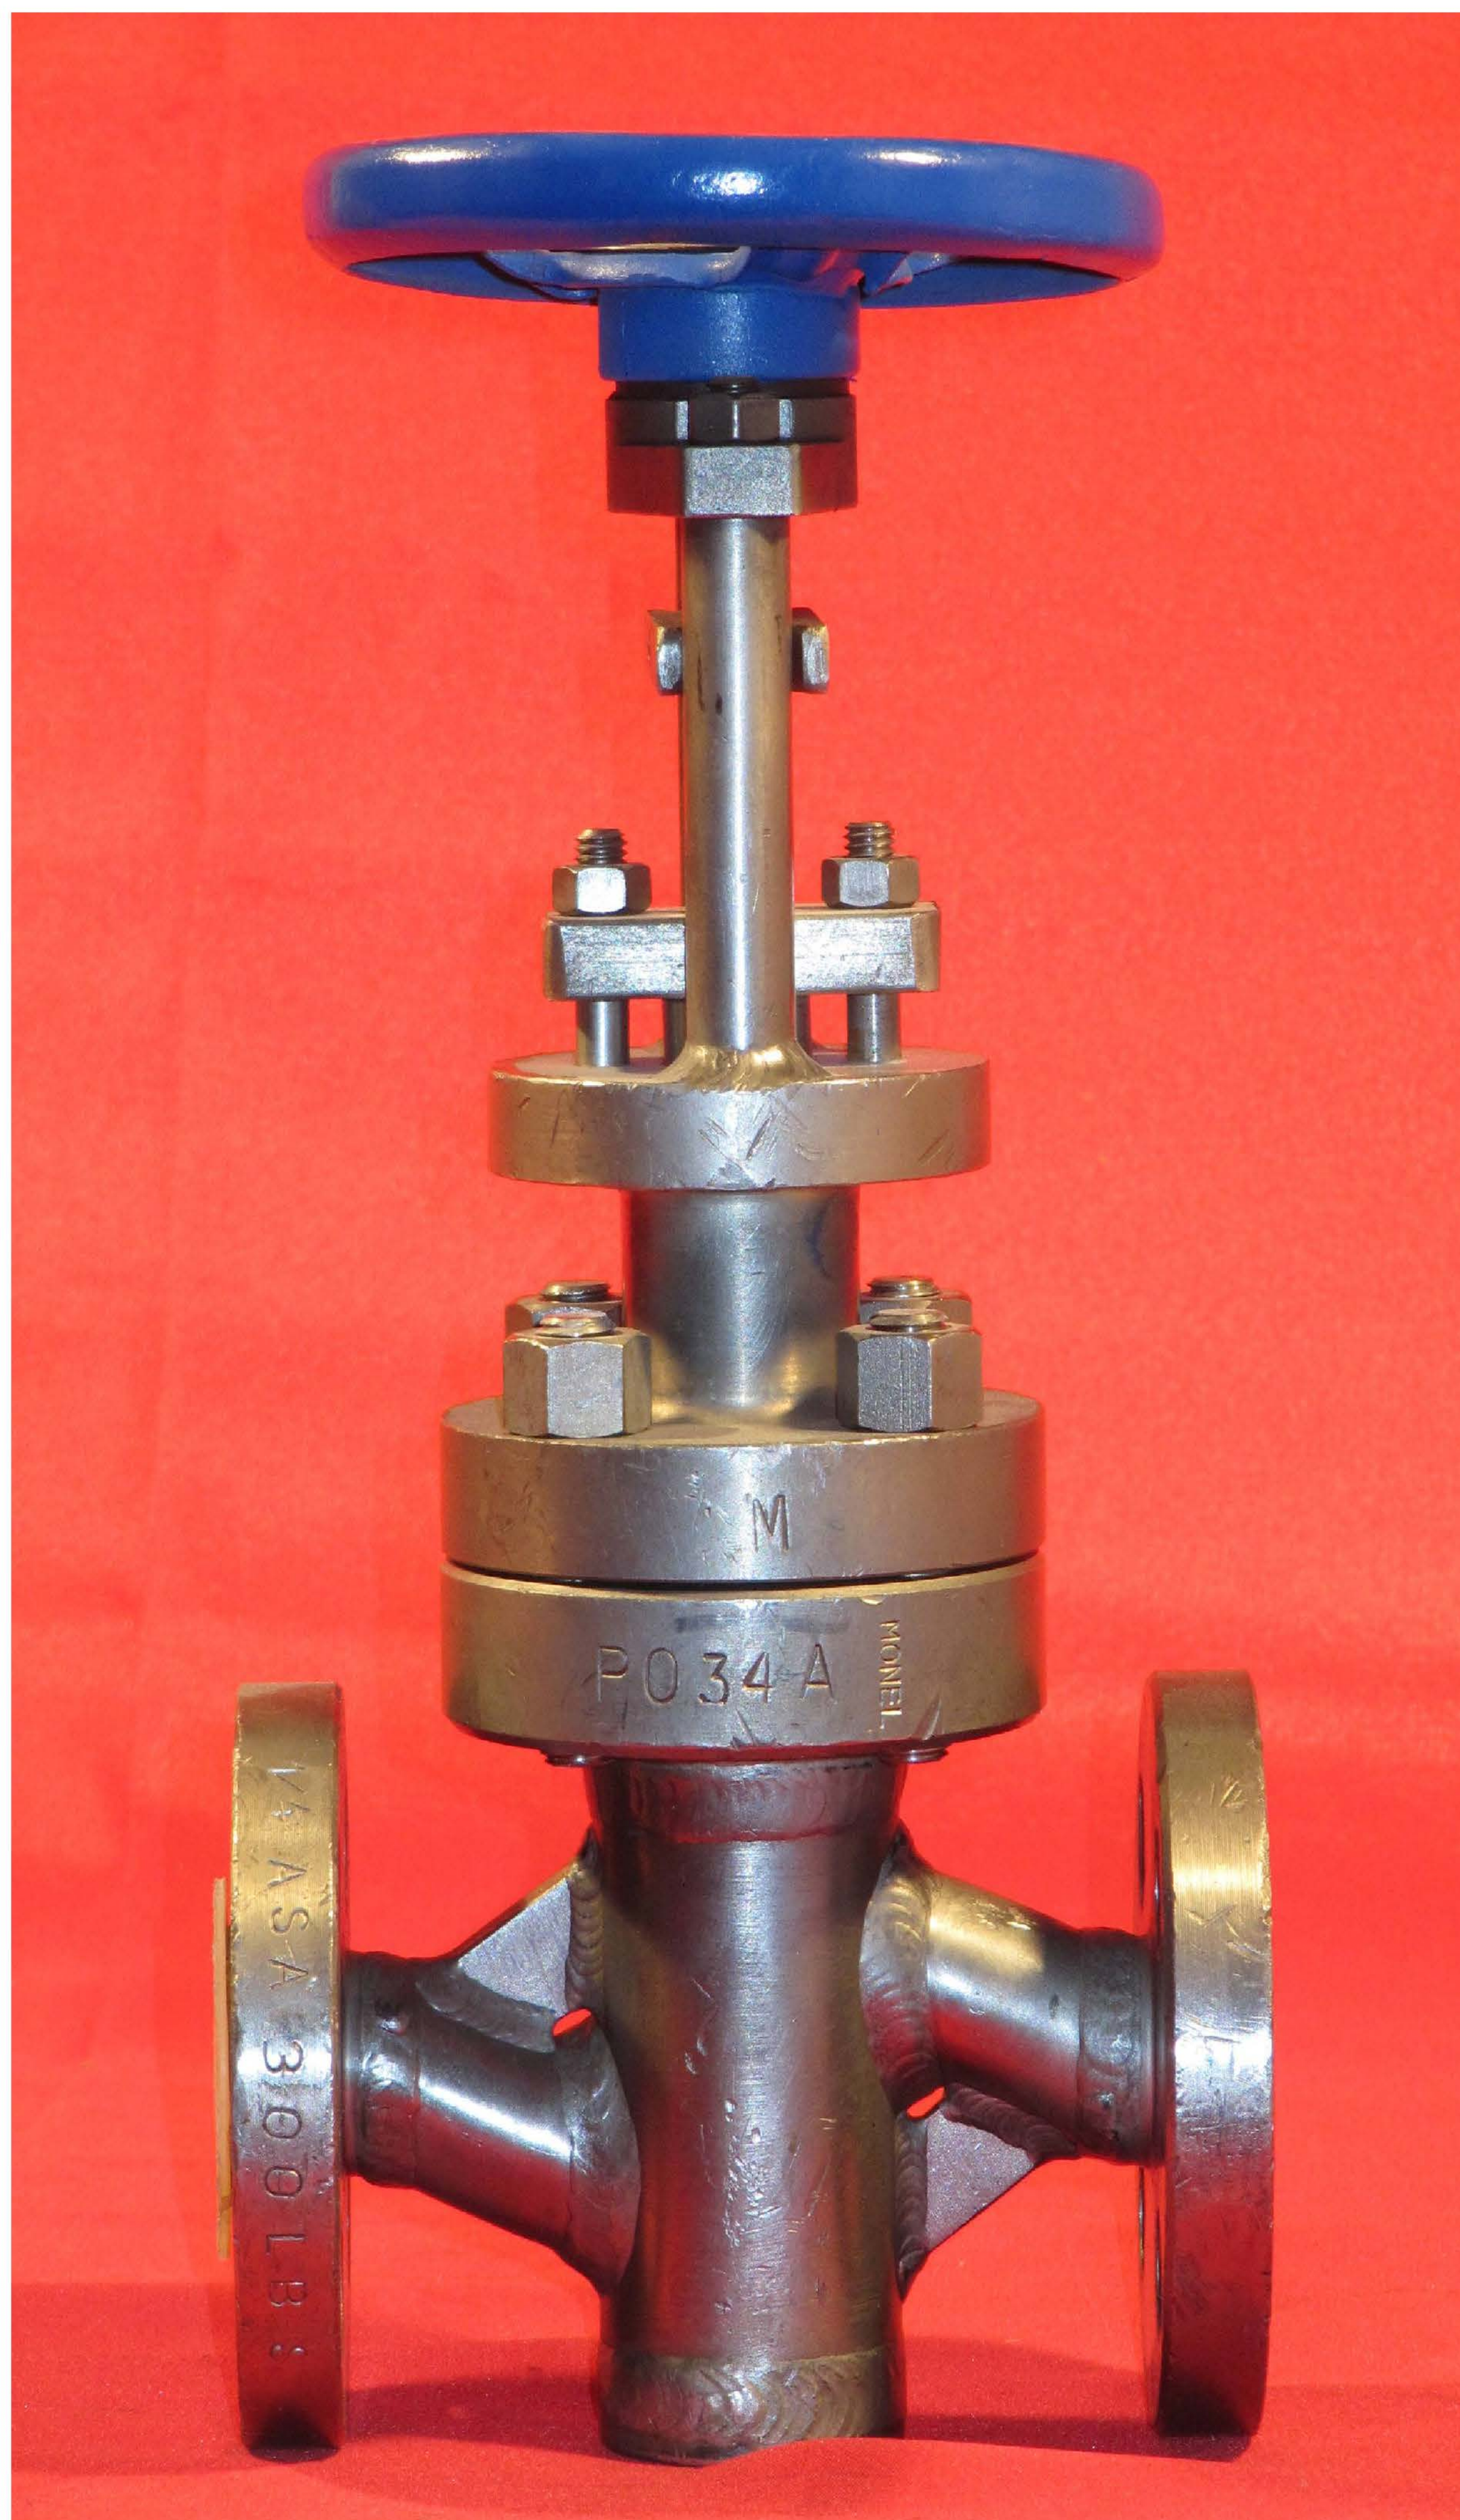

GATE VALVES, MODEL 700
for in-line, on tank or reactor

SIZES: 1/4", 1/2", 3/4", 1", 1 1/2"

CLASS: 150, 300

MATERIAL: INCONEL 600, MONEL 400

Double disc with ball and socket joint for optimum tightness performance. Full bore